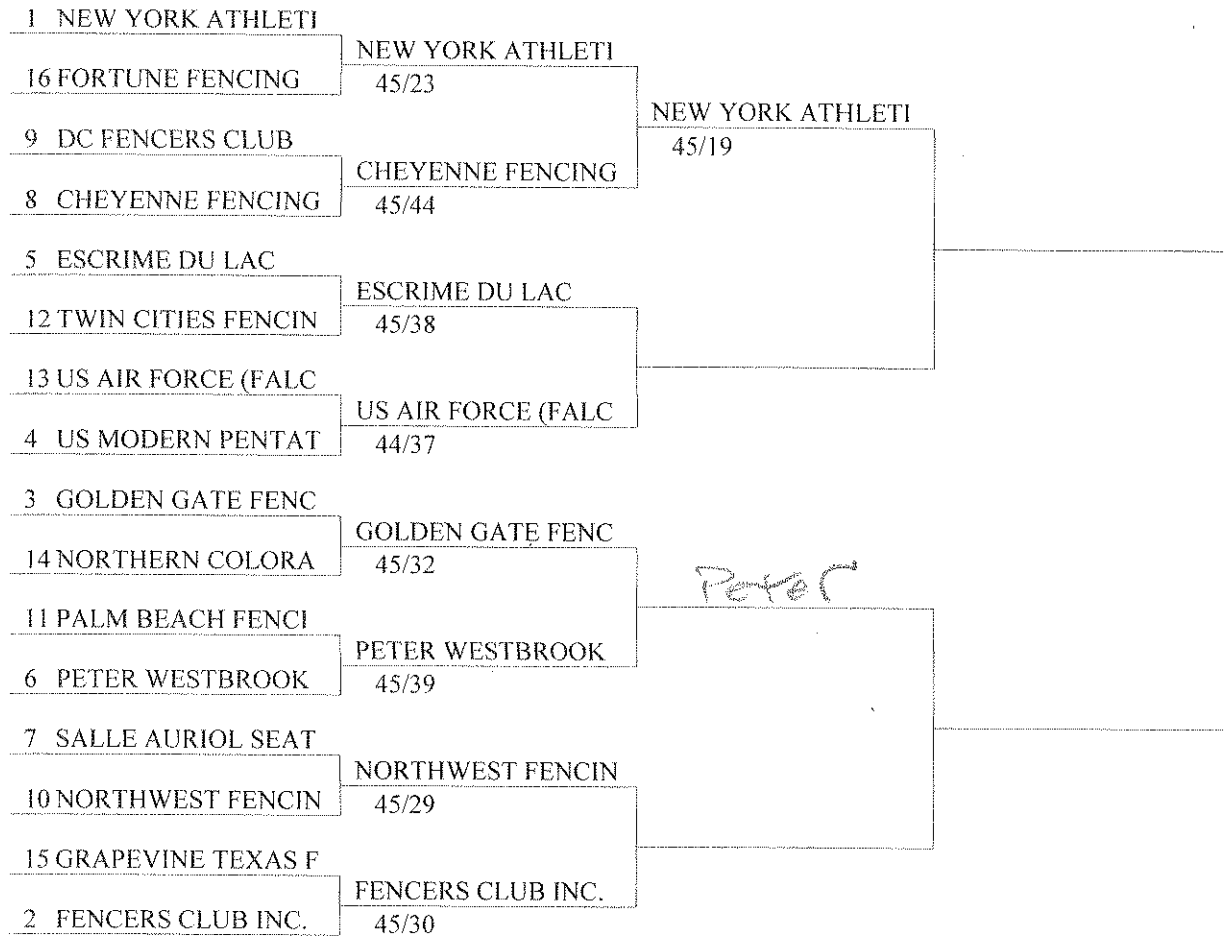

Summer Nationals 2005
Men's Epee Division I Team

Tableau de 16

Summer Nationals 2005
Men's Epee Division I Team

Quarter-finals

1	NEW YORK ATHLETIC C				
8	CHEYENNE FENCING SO	NEW YORK ATHLETIC C	45/19		
5	ESCRIME DU LAC			NEW YORK ATHLETIC C	
4	US AIR FORCE (FALCON)	US AIR FORCE (FALCON)	45/27	45/31	
3	GOLDEN GATE FENCING				NEW YORK ATHLETIC C
6	PETER WESTBROOK FOU	PETER WESTBROOK FOU	39/36		24/23
7	NORTHWEST FENCING C			PETER WESTBROOK FOU	
2	FENCERS CLUB INC.	FENCERS CLUB INC.	44/33	38/37	
				US AIR FORCE (FALCON)	
				FENCERS CLUB INC.	FENCERS CLUB INC.
					45/37